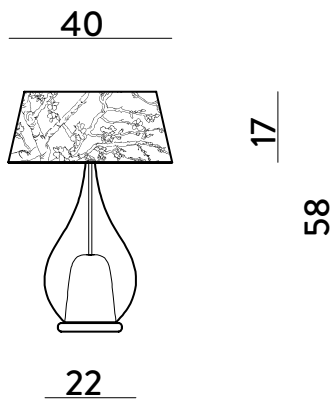

Glass colours:

Glass colours for table lamps:

Metal finish structure and electric cable:

AP1521.1L

Wall lamp

Glass Ø16 cm - Cable 50 cm

E14 1 x max 40W 220-240V

CE IP20 1m

### LU1520

Table lamp

Glass Ø16 cm - H43 cm

 E14 1 x max 40W 220-240V  
 LED 1 x 4,3W 350 LUMEN 3.000K

### LUGIG1520

Table lamp

Glass Ø22 cm - H58 cm

 E27 1 x max 60W 220-240V  
 LED 1 x 4,3W 350 LUMEN 3.000K

### LUXXL1520

Table lamp

Glass Ø30 cm - H78 cm

 E27 1 x max 60W 220-240V  
 LED 1 x 4,3W 350 LUMEN 3.000K

10

28 electric cable 150

16