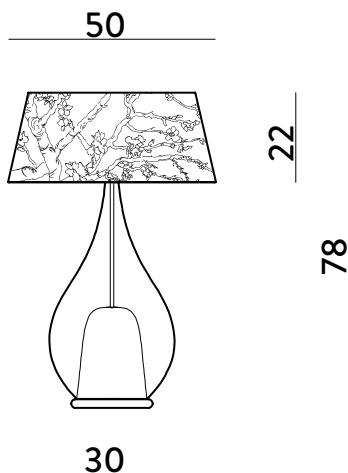

Glass colours:

Glass colours for table lamps:

Metal finish structure and electric cable:

AP1521.1L

Wall lamp

Glass Ø16 cm - Cable 50 cm

E14 1 x max 40W 220-240V

CE IP20 1m

### LU1520

Table lamp

Glass Ø16 cm - H43 cm

 E14 1 x max 40W 220-240V  
 LED 1 x 4,3W 350 LUMEN 3.000K

### LUGIG1520

Table lamp

Glass Ø22 cm - H58 cm

 E27 1 x max 60W 220-240V  
 LED 1 x 4,3W 350 LUMEN 3.000K

### LUXXL1520

Table lamp

Glass Ø30 cm - H78 cm

 E27 1 x max 60W 220-240V  
 LED 1 x 4,3W 350 LUMEN 3.000K

10

28 electric cable 150

16