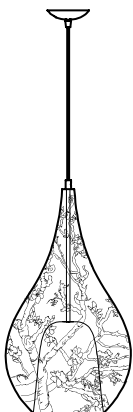

Product technical sheet

ZOE® Vincent

Design: Cangini e Tucci

Typology: Table lamp, wall lamp, hanging lamp, ceiling track and ceiling lamp

Product code: AP1521.1L, LU1520, LUGIG1520, LUXXL1520, 1523.1L, GIG1523.1L, XXL1523.1L, 1527.120.3L, GIG1527.120.3L, 1529MX.3L

### 1523.1L

Hanging lamp

Glass Ø16 cm - Cable 150 cm

 E14 1 x max 40W 220-240V

CE IP20 1m

10

38 electric cable 150

22

### GIG1523.1L

Hanging lamp

Glass Ø22 cm - Cable 150 cm

 E27 1 x max 105W 220-240V

CE IP20 1m

10

53 electric cable 150

30

### XXL1523.1L

Hanging lamp

Glass Ø30 cm - Cable 150 cm

 E27 1 x max 105W 220-240V

CE IP20 1m