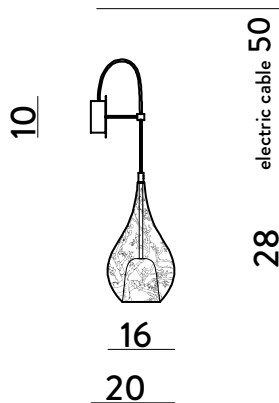

Glass colours:

Glass colours for table lamps:

Metal finish structure and electric cable:

AP1521.1L

Wall lamp

Glass Ø16 cm - Cable 50 cm

E14 1 x max 40W 220-240V

CE IP20 1m

### LU1520

Table lamp

Glass Ø16 cm - H43 cm

 E14 1 x max 40W 220-240V  
 LED 1 x 4,3W 350 LUMEN 3.000K

### LUXXL1520

Table lamp

Glass Ø30 cm - H78 cm

 E27 1 x max 60W 220-240V  
 LED 1 x 4,3W 350 LUMEN 3.000K

10

28 electric cable 150

16

### 1523.1L

Hanging lamp

Glass Ø16 cm - Cable 150 cm

 E14 1 x max 40W 220-240V

CE IP20 1m

10

38 electric cable 150

22