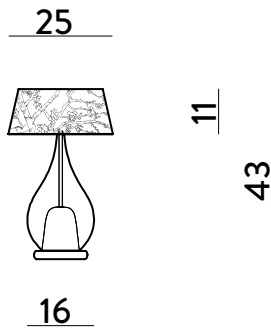

Glass colours:

Glass colours for table lamps:

Metal finish structure and electric cable:

AP1521.1L

Wall lamp

Glass Ø16 cm - Cable 50 cm

E14 1 x max 40W 220-240V

CE IP20 1m

### LU1520

Table lamp

Glass Ø16 cm - H43 cm

 E14 1 x max 40W 220-240V  
 LED 1 x 4,3W 350 LUMEN 3.000K

### LUGIG1520

Table lamp

Glass Ø22 cm - H58 cm

 E27 1 x max 60W 220-240V  
 LED 1 x 4,3W 350 LUMEN 3.000K

### LUXXL1520

Table lamp

Glass Ø30 cm - H78 cm

 E27 1 x max 60W 220-240V  
 LED 1 x 4,3W 350 LUMEN 3.000K

10

28 electric cable 150

16